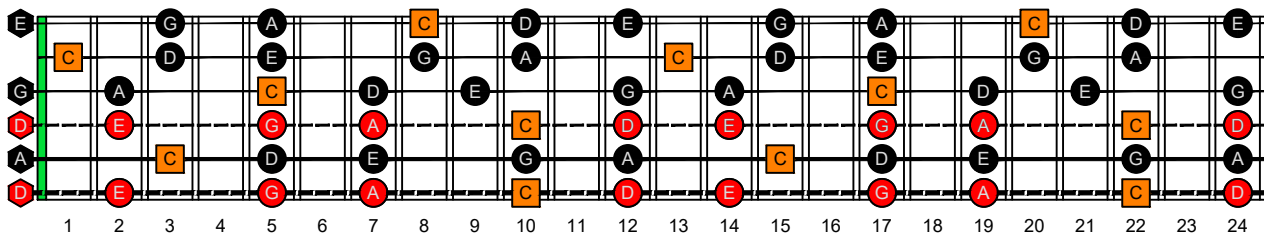

CAGED octaves (6-string guitar : E standard tuning - EADGBE) **C natural** - FINGERBOARD OCTAVE SHAPES

CAGED octaves (6-string guitar : Drop D - DADGBE) **C pentatonic major scale** - ENTIRE FINGERBOARD NOTE NAMES

CAGED octaves (6-string guitar : Drop D - DADGBE) **C pentatonic major scale** ENTIRE FINGERBOARD NOTE NAMES : **5C2:5A3** box shape (1-3-1-3-1 sweep)

CAGED octaves (6-string guitar : Drop D - DADGBE) **C pentatonic major scale** ENTIRE FINGERBOARD NOTE NAMES : **5A3:3G1** box shape (1-3-1-3-1 sweep)

CAGED octaves (6-string guitar : Drop D - DADGBE) **C pentatonic major scale** ENTIRE FINGERBOARD NOTE NAMES : **3G1:6E4E1** box shape (1-3-1-3-1 sweep)

CAGED octaves (6-string guitar : Drop D - DADGBE) **C pentatonic major scale** ENTIRE FINGERBOARD NOTE NAMES : **6E4E1:6D4D2** box shape (1-3-1-3-1 sweep)

CAGED octaves (6-string guitar : Drop D - DADGBE) **C pentatonic major scale** ENTIRE FINGERBOARD NOTE NAMES : **6D4D2:5C2** box shape (1-3-1-3-1 sweep)

CAGED octaves (6-string guitar : Drop D - DADGBE) **C pentatonic major scale** ENTIRE FINGERBOARD NOTE NAMES : **5C2:5A3** box shape at 12 (1-3-1-3-1 sweep)