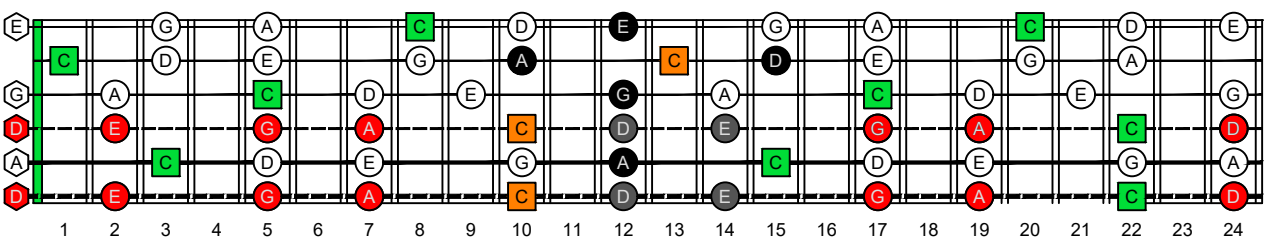

CAGED octaves (6-string guitar : E standard tuning - EADGBE) **C natural** - FINGERBOARD OCTAVE SHAPES

CAGED octaves (6-string guitar : Drop D - DADGBE) **C pentatonic major scale** - ENTIRE FINGERBOARD NOTE NAMES

CAGED octaves (6-string guitar : Drop D - DADGBE) **C pentatonic major scale** ENTIRE FINGERBOARD NOTE NAMES : **5C2:5A3** box shape (1-3-1-3-1 sweep)

CAGED octaves (6-string guitar : Drop D - DADGBE) **C pentatonic major scale** ENTIRE FINGERBOARD NOTE NAMES : **5A3:3G1** box shape (1-3-1-3-1 sweep)

CAGED octaves (6-string guitar : Drop D - DADGBE) **C pentatonic major scale** ENTIRE FINGERBOARD NOTE NAMES : **3G1:6E4E1** box shape (1-3-1-3-1 sweep)

CAGED octaves (6-string guitar : Drop D - DADGBE) **C pentatonic major scale** ENTIRE FINGERBOARD NOTE NAMES : **6E4E1:6D4D2** box shape (1-3-1-3-1 sweep)

CAGED octaves (6-string guitar : Drop D - DADGBE) **C pentatonic major scale** ENTIRE FINGERBOARD NOTE NAMES : **6D4D2:5C2** box shape (1-3-1-3-1 sweep)

CAGED octaves (6-string guitar : Drop D - DADGBE) **C pentatonic major scale** ENTIRE FINGERBOARD NOTE NAMES : **5C2:5A3** box shape at 12 (1-3-1-3-1 sweep)