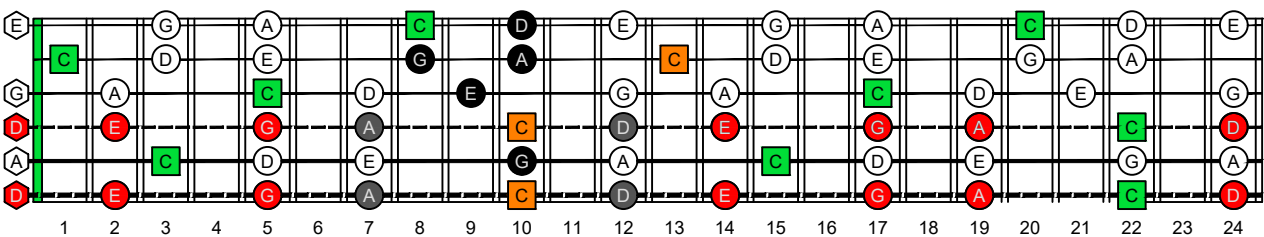

CAGED octaves (6-string guitar : E standard tuning - EADGBE) **C natural** - FINGERBOARD OCTAVE SHAPES

CAGED octaves (6-string guitar : Drop D - DADGBE) **C pentatonic major scale** - ENTIRE FINGERBOARD NOTE NAMES

CAGED octaves (6-string guitar : Drop D - DADGBE) **C pentatonic major scale** ENTIRE FINGERBOARD NOTE NAMES : **5C2:5A3** box shape (1-3-1-3-1 sweep)

CAGED octaves (6-string guitar : Drop D - DADGBE) **C pentatonic major scale** ENTIRE FINGERBOARD NOTE NAMES : **5A3:3G1** box shape (1-3-1-3-1 sweep)

CAGED octaves (6-string guitar : Drop D - DADGBE) **C pentatonic major scale** ENTIRE FINGERBOARD NOTE NAMES : **3G1:6E4E1** box shape (1-3-1-3-1 sweep)

CAGED octaves (6-string guitar : Drop D - DADGBE) **C pentatonic major scale** ENTIRE FINGERBOARD NOTE NAMES : **6E4E1:6D4D2** box shape (1-3-1-3-1 sweep)

CAGED octaves (6-string guitar : Drop D - DADGBE) **C pentatonic major scale** ENTIRE FINGERBOARD NOTE NAMES : **6D4D2:5C2** box shape (1-3-1-3-1 sweep)

CAGED octaves (6-string guitar : Drop D - DADGBE) **C pentatonic major scale** ENTIRE FINGERBOARD NOTE NAMES : **5C2:5A3** box shape at 12 (1-3-1-3-1 sweep)