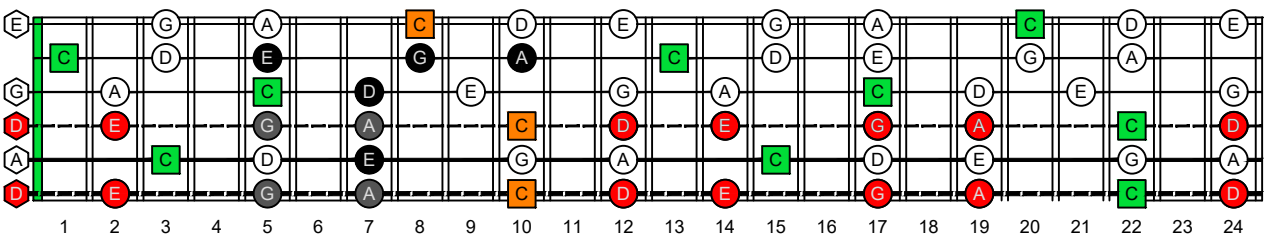

CAGED octaves (6-string guitar : E standard tuning - EADGBE) **C natural** - FINGERBOARD OCTAVE SHAPES

CAGED octaves (6-string guitar : Drop D - DADGBE) **C pentatonic major scale** - ENTIRE FINGERBOARD NOTE NAMES

CAGED octaves (6-string guitar : Drop D - DADGBE) **C pentatonic major scale** ENTIRE FINGERBOARD NOTE NAMES : **5C2:5A3** box shape (1-3-1-3-1 sweep)

CAGED octaves (6-string guitar : Drop D - DADGBE) **C pentatonic major scale** ENTIRE FINGERBOARD NOTE NAMES : **5A3:3G1** box shape (1-3-1-3-1 sweep)

CAGED octaves (6-string guitar : Drop D - DADGBE) **C pentatonic major scale** ENTIRE FINGERBOARD NOTE NAMES : **3G1:6E4E1** box shape (1-3-1-3-1 sweep)

CAGED octaves (6-string guitar : Drop D - DADGBE) **C pentatonic major scale** ENTIRE FINGERBOARD NOTE NAMES : **6E4E1:6D4D2** box shape (1-3-1-3-1 sweep)

CAGED octaves (6-string guitar : Drop D - DADGBE) **C pentatonic major scale** ENTIRE FINGERBOARD NOTE NAMES : **6D4D2:5C2** box shape (1-3-1-3-1 sweep)

CAGED octaves (6-string guitar : Drop D - DADGBE) **C pentatonic major scale** ENTIRE FINGERBOARD NOTE NAMES : **5C2:5A3** box shape at 12 (1-3-1-3-1 sweep)