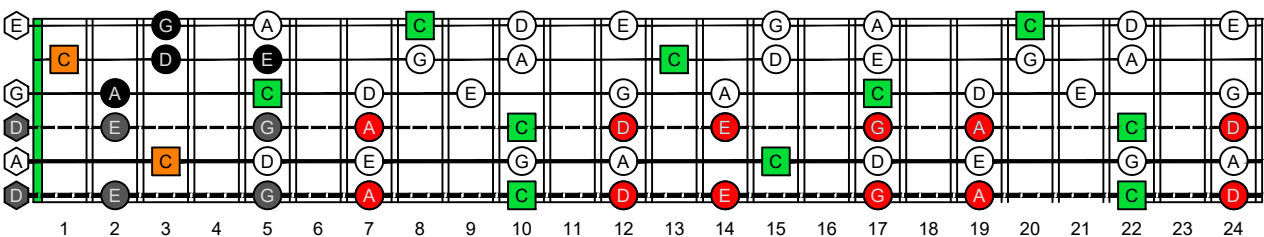

CAGED octaves (6-string guitar : E standard tuning - EADGBE) **C natural** - FINGERBOARD OCTAVE SHAPES

CAGED octaves (6-string guitar : Drop D - DADGBE) **C pentatonic major scale** - ENTIRE FINGERBOARD NOTE NAMES

CAGED octaves (6-string guitar : Drop D - DADGBE) **C pentatonic major scale** ENTIRE FINGERBOARD NOTE NAMES : **5C2:5A3** box shape (1-3-1-3-1 sweep)

CAGED octaves (6-string guitar : Drop D - DADGBE) **C pentatonic major scale** ENTIRE FINGERBOARD NOTE NAMES : **5A3:3G1** box shape (1-3-1-3-1 sweep)

CAGED octaves (6-string guitar : Drop D - DADGBE) **C pentatonic major scale** ENTIRE FINGERBOARD NOTE NAMES : **3G1:6E4E1** box shape (1-3-1-3-1 sweep)

CAGED octaves (6-string guitar : Drop D - DADGBE) **C pentatonic major scale** ENTIRE FINGERBOARD NOTE NAMES : **6E4E1:6D4D2** box shape (1-3-1-3-1 sweep)

CAGED octaves (6-string guitar : Drop D - DADGBE) **C pentatonic major scale** ENTIRE FINGERBOARD NOTE NAMES : **6D4D2:5C2** box shape (1-3-1-3-1 sweep)

CAGED octaves (6-string guitar : Drop D - DADGBE) **C pentatonic major scale** ENTIRE FINGERBOARD NOTE NAMES : **5C2:5A3** box shape at 12 (1-3-1-3-1 sweep)