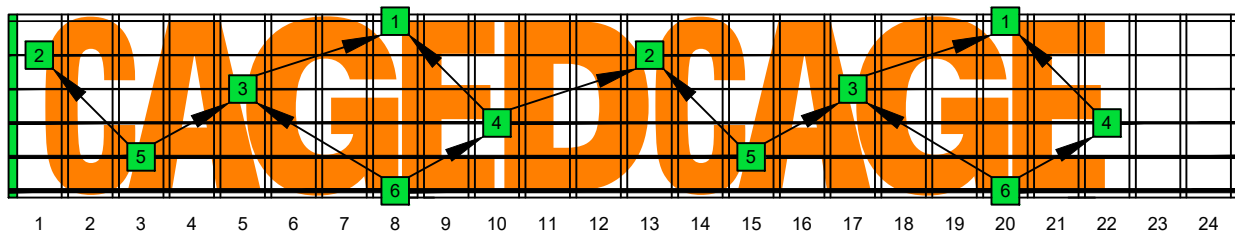

CAGED octaves (6-string guitar : E standard tuning - EADGBE) **C natural** - FINGERBOARD OCTAVE SHAPES

CAGED octaves (6-string guitar : Drop D - DADGBE) **C pentatonic major scale** - ENTIRE FINGERBOARD NOTE NAMES

CAGED octaves (6-string guitar : Drop D - DADGBE) **C pentatonic major scale** ENTIRE FINGERBOARD NOTE NAMES : **5C2:5A3** box shape (1-3-1-3-1 sweep)

CAGED octaves (6-string guitar : Drop D - DADGBE) **C pentatonic major scale** ENTIRE FINGERBOARD NOTE NAMES : **5A3:3G1** box shape (1-3-1-3-1 sweep)

CAGED octaves (6-string guitar : Drop D - DADGBE) **C pentatonic major scale** ENTIRE FINGERBOARD NOTE NAMES : **3G1:6E4E1** box shape (1-3-1-3-1 sweep)

CAGED octaves (6-string guitar : Drop D - DADGBE) **C pentatonic major scale** ENTIRE FINGERBOARD NOTE NAMES : **6E4E1:6D4D2** box shape (1-3-1-3-1 sweep)

CAGED octaves (6-string guitar : Drop D - DADGBE) **C pentatonic major scale** ENTIRE FINGERBOARD NOTE NAMES : **6D4D2:5C2** box shape (1-3-1-3-1 sweep)

CAGED octaves (6-string guitar : Drop D - DADGBE) **C pentatonic major scale** ENTIRE FINGERBOARD NOTE NAMES : **5C2:5A3** box shape at 12 (1-3-1-3-1 sweep)