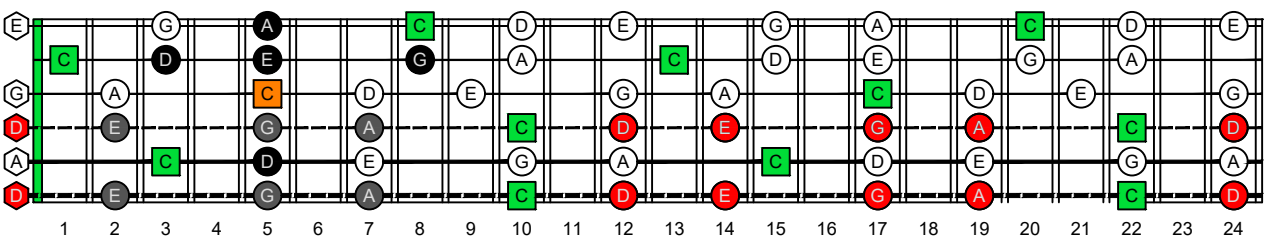

CAGED octaves (6-string guitar : E standard tuning - EADGBE) **C natural** - FINGERBOARD OCTAVE SHAPES

CAGED octaves (6-string guitar : Drop D - DADGBE) **C pentatonic major scale** - ENTIRE FINGERBOARD NOTE NAMES

CAGED octaves (6-string guitar : Drop D - DADGBE) **C pentatonic major scale** ENTIRE FINGERBOARD NOTE NAMES : **5C2:5A3** box shape (1-3-1-3-1 sweep)

CAGED octaves (6-string guitar : Drop D - DADGBE) **C pentatonic major scale** ENTIRE FINGERBOARD NOTE NAMES : **5A3:3G1** box shape (1-3-1-3-1 sweep)

CAGED octaves (6-string guitar : Drop D - DADGBE) **C pentatonic major scale** ENTIRE FINGERBOARD NOTE NAMES : **3G1:6E4E1** box shape (1-3-1-3-1 sweep)

CAGED octaves (6-string guitar : Drop D - DADGBE) **C pentatonic major scale** ENTIRE FINGERBOARD NOTE NAMES : **6E4E1:6D4D2** box shape (1-3-1-3-1 sweep)

CAGED octaves (6-string guitar : Drop D - DADGBE) **C pentatonic major scale** ENTIRE FINGERBOARD NOTE NAMES : **6D4D2:5C2** box shape (1-3-1-3-1 sweep)

CAGED octaves (6-string guitar : Drop D - DADGBE) **C pentatonic major scale** ENTIRE FINGERBOARD NOTE NAMES : **5C2:5A3** box shape at 12 (1-3-1-3-1 sweep)